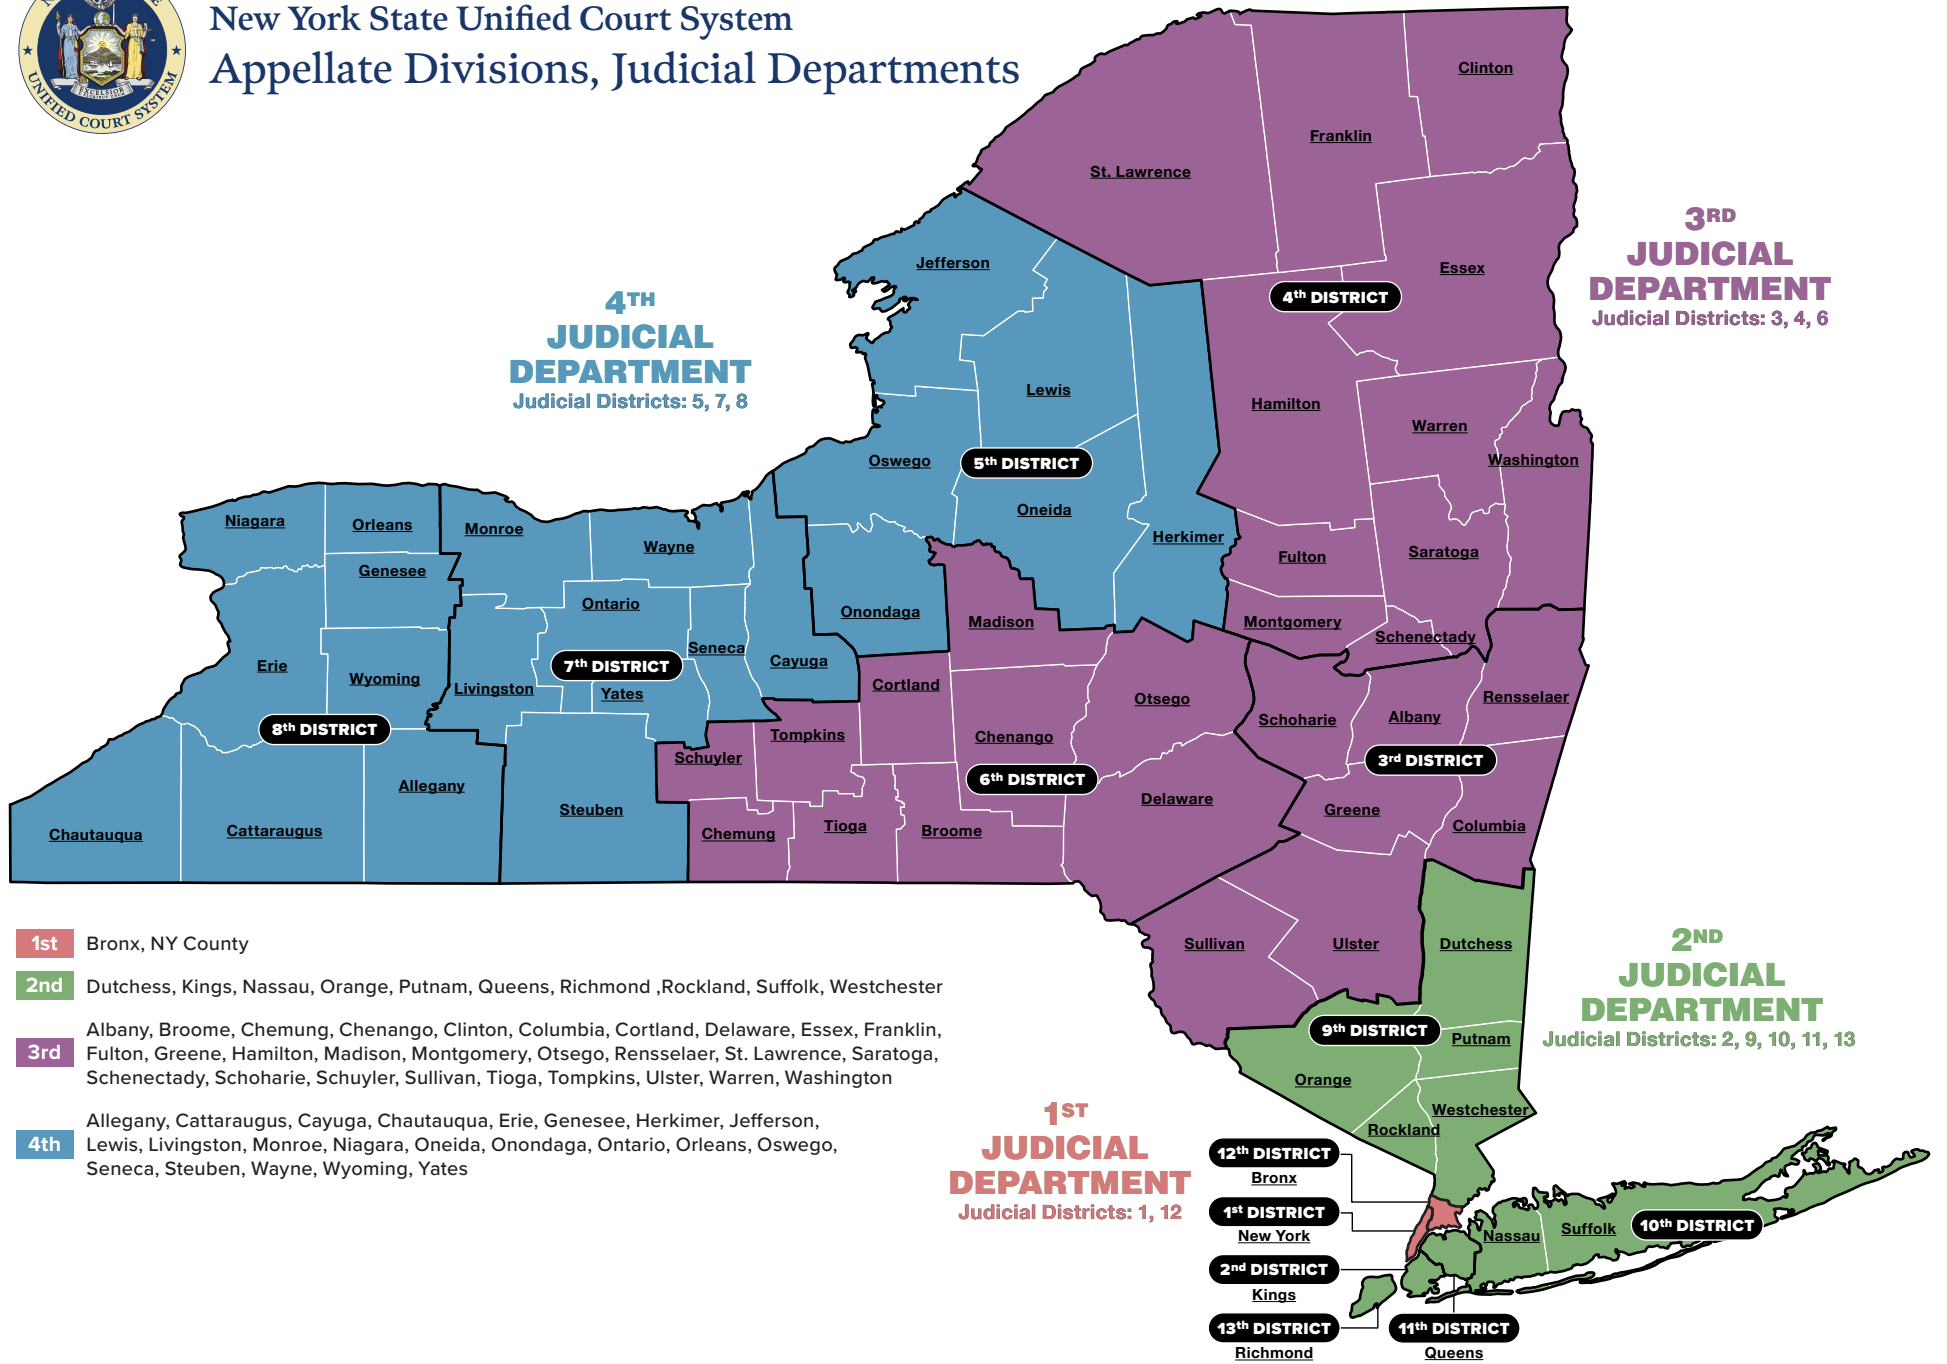

New York State Unified Court System Appellate Divisions, Judicial Departments

1st Bronx, NY County

2nd Dutchess, Kings, Nassau, Orange, Putnam, Queens, Richmond, Rockland, Suffolk, Westchester

3rd Albany, Broome, Chemung, Chenango, Clinton, Columbia, Cortland, Delaware, Essex, Franklin, Fulton, Greene, Hamilton, Madison, Montgomery, Otsego, Rensselaer, St. Lawrence, Saratoga, Schenectady, Schoharie, Schuyler, Sullivan, Tioga, Tompkins, Ulster, Warren, Washington

4th Allegany, Cattaraugus, Cayuga, Chautauqua, Erie, Genesee, Herkimer, Jefferson, Lewis, Livingston, Monroe, Niagara, Oneida, Onondaga, Ontario, Orleans, Oswego, Seneca, Steuben, Wayne, Wyoming, Yates

1st JUDICIAL DEPARTMENT
Judicial Districts: 1, 12

12th DISTRICT

Bronx

1st DISTRICT

New York

2nd DISTRICT

Kings

13th DISTRICT

Richmond

11th DISTRICT

Queens

1st DISTRICT

New York

2nd DISTRICT

Kings

13th DISTRICT