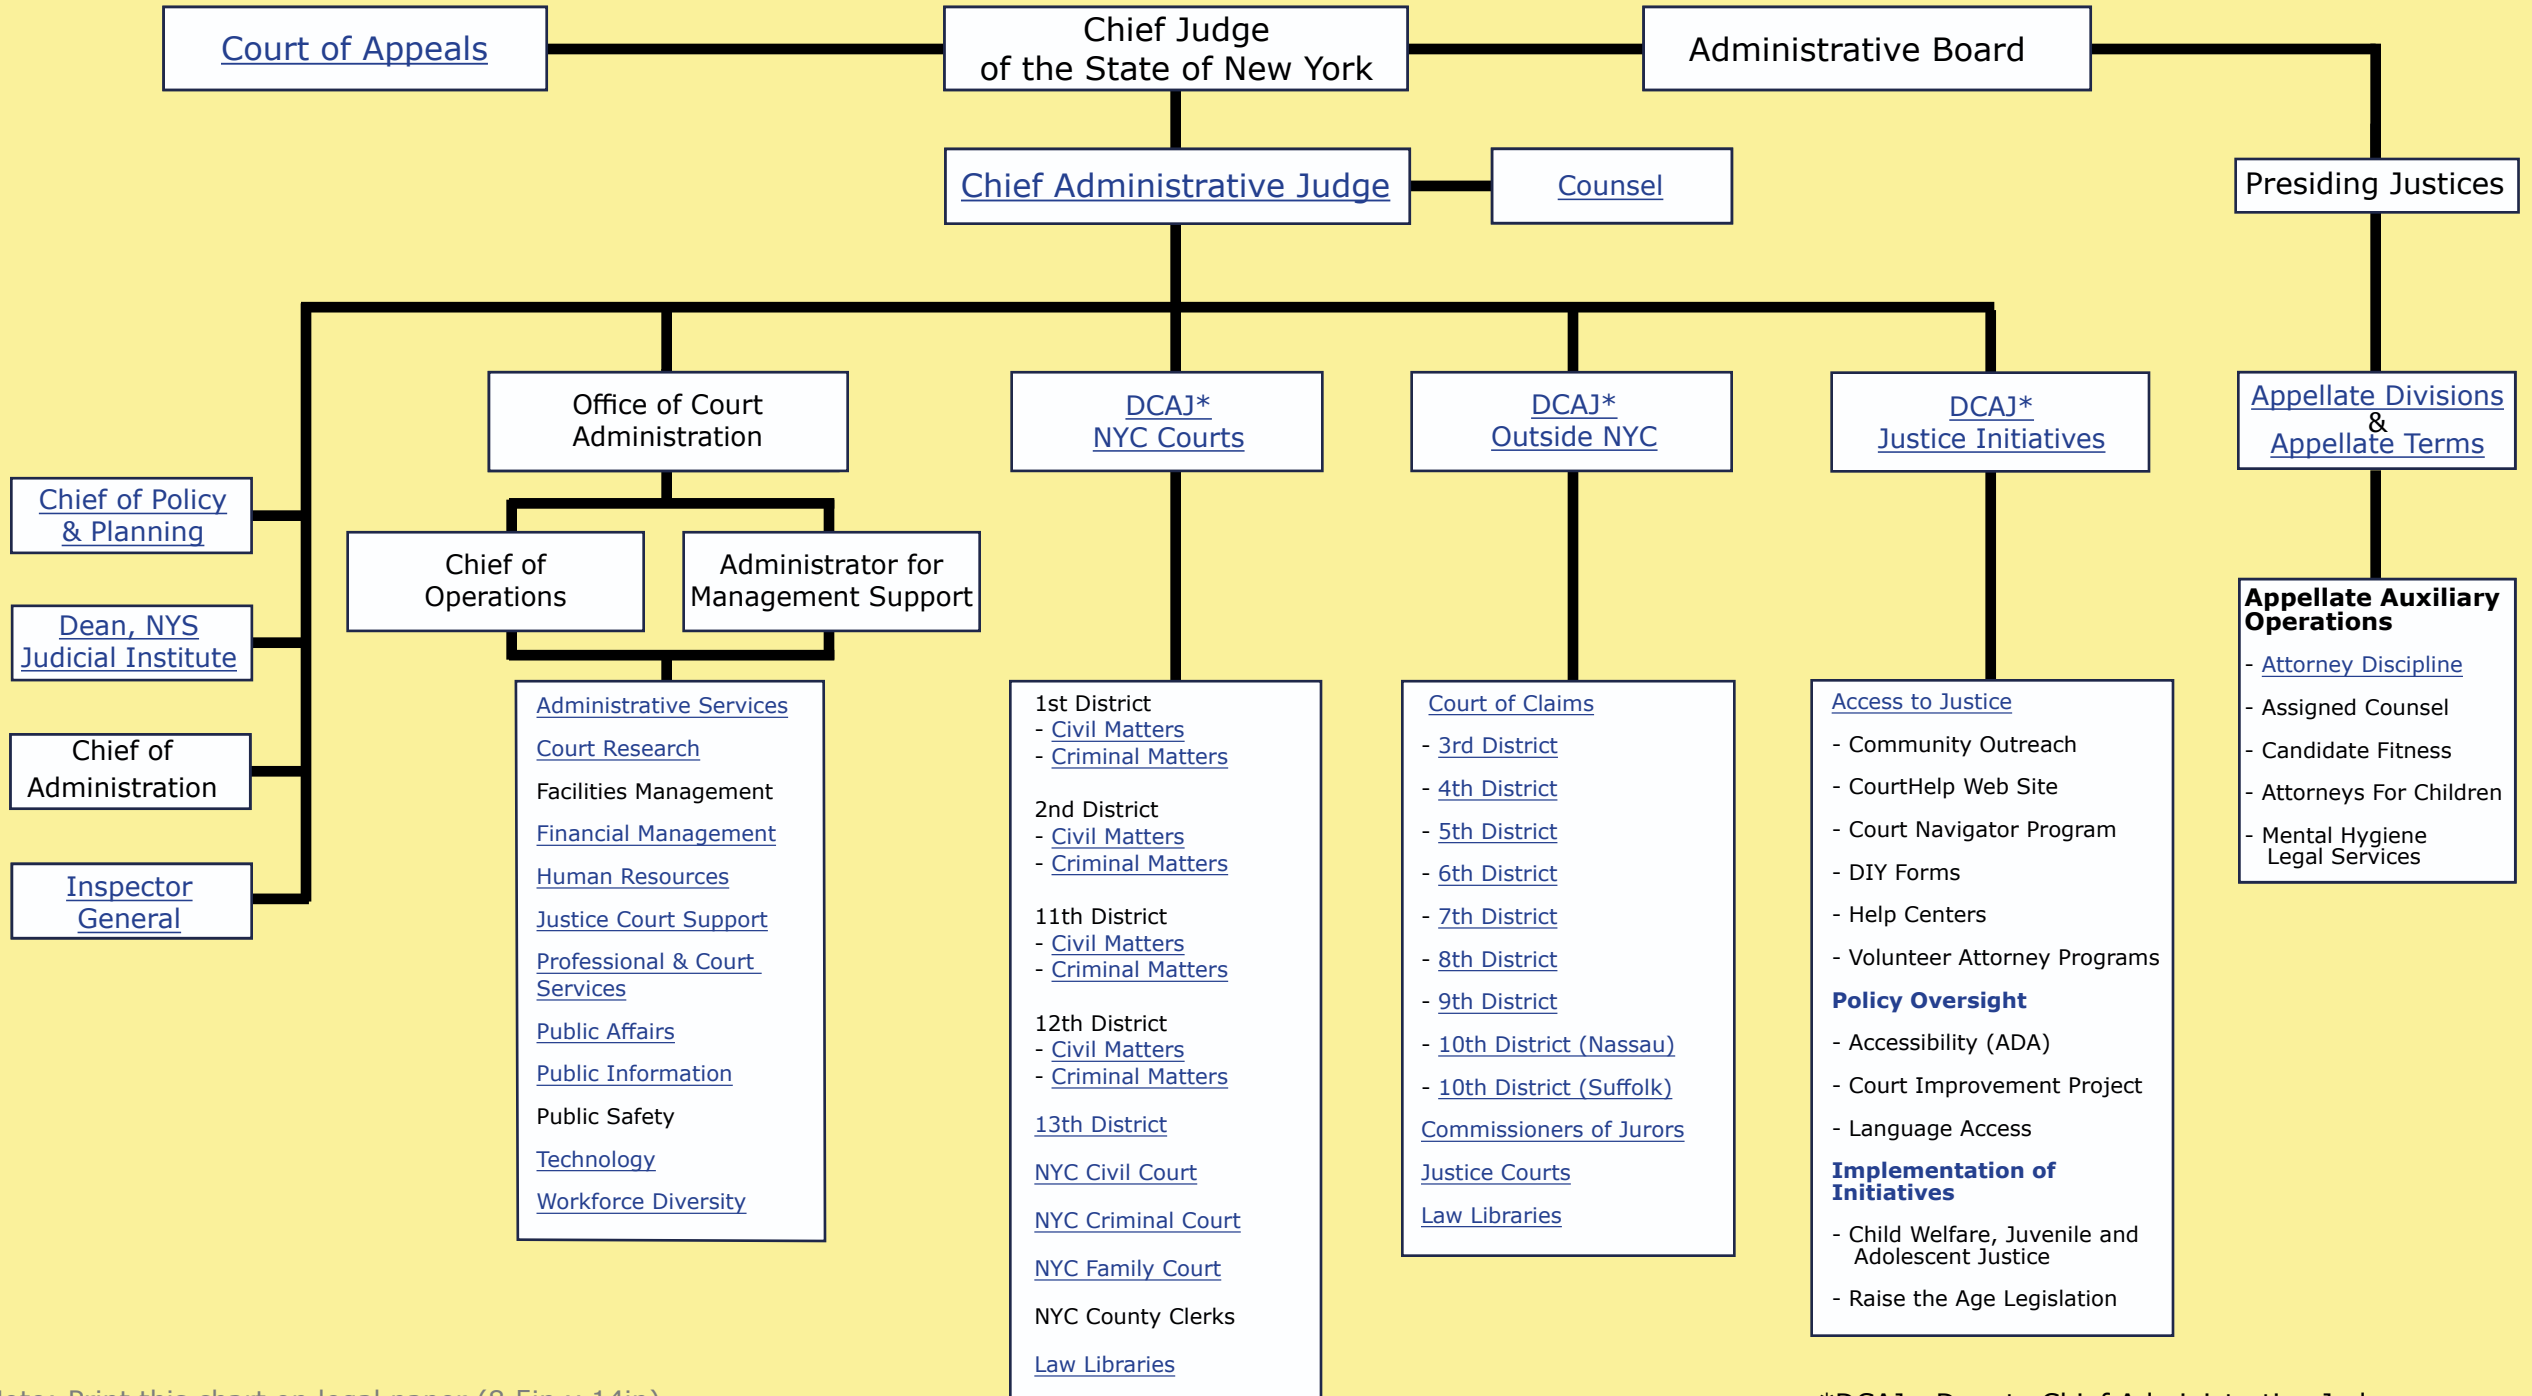

# ADMINISTRATIVE STRUCTURE OF THE NEW YORK STATE UNIFIED COURT SYSTEM

Note: Print this chart on legal paper (8.5in x 14in).

\*DCAJ - Deputy Chief Administrative Judge