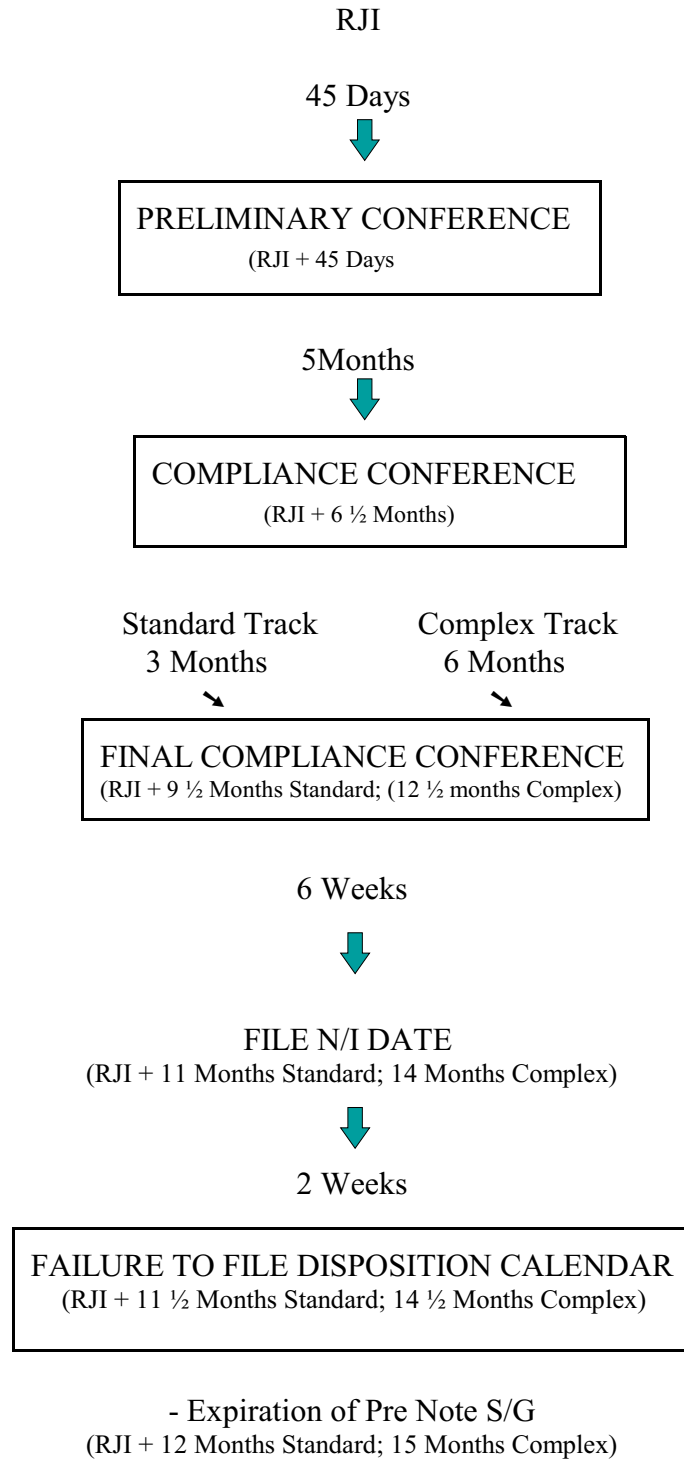

PRE NOTE DISCOVERY FLOW CHART

Legend:

= Court appearance mandatory only if N/I not filed.